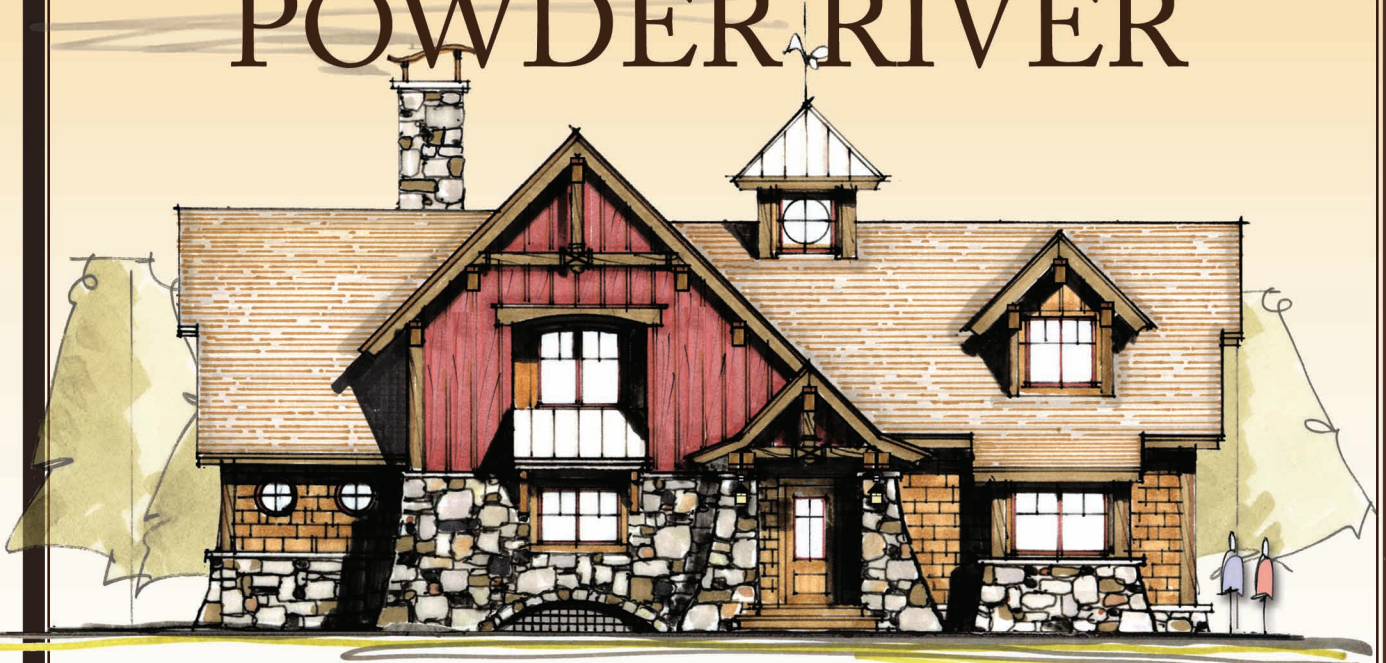

# MOSSCREEK

RUSTIC AMERICAN HOME DESIGN

# POWDER RIVER

Copyright 2012 MossCreek  
www.MossCreek.net  
800.737.2166

The Powder River by MossCreek is at home in any natural setting. The exterior is rich with natural materials such as stone and wood. It even features a cupola with weather vane. Porthole windows and an arced "cellar vent" complete a natural aesthetic. On the interior the Powder River features a master suite on the main level along the well known MossCreek living triangle of open kitchen-dining-great room areas. A large screened outdoor living porch on the rear of home is great for relaxing in the outdoors free from the nuisance of insects. The upper level features two spacious guest rooms and a bath.