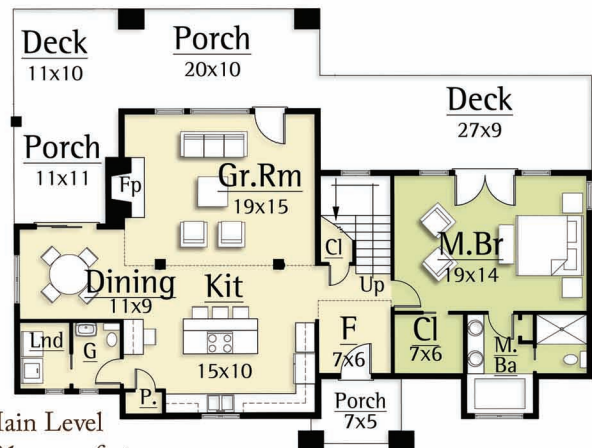

# POWDER RIVER

Copyright 2012 MossCreek  
www.MossCreek.net  
800.737.2166

The Powder River by MossCreek is at home in any natural setting. The exterior is rich with natural materials such as stone and wood. It even features a cupola with weather vane. Porthole windows and an arced "cellar vent" complete a natural aesthetic. On the interior the Powder River features a master suite on the main level along the well known MossCreek living triangle of open kitchen-dining-great room areas. A large screened outdoor living porch on the rear of home is great for relaxing in the outdoors free from the nuisance of insects. The upper level features two spacious guest rooms and a bath.

**POWDER RIVER**  
*2,097 total square feet*

Upper Level  
706 square feet

Main Level  
1,391 square feet

Copyright 2012 MossCreek

www.MossCreek.net • 800.737.2166